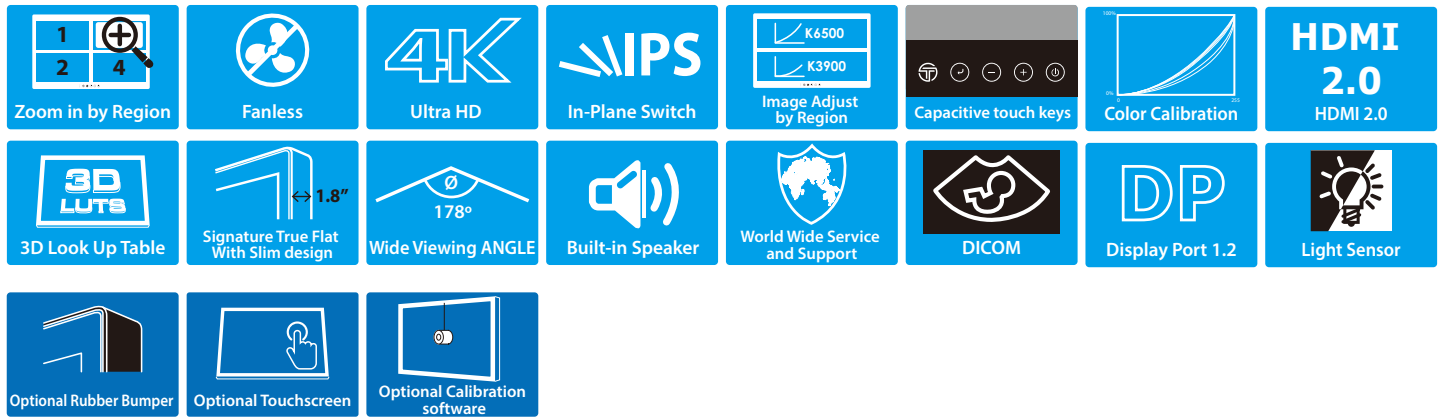

Designed for surgical suites demanding reliability and the latest technology.