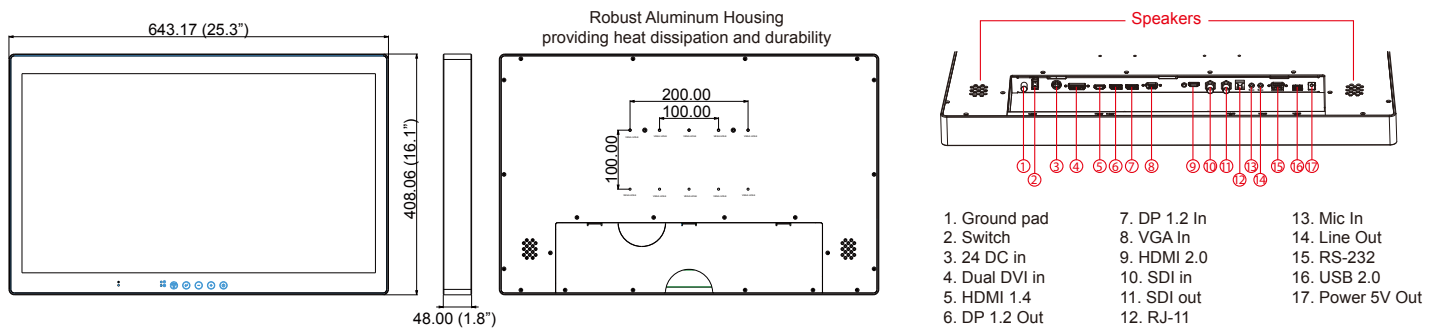

## Product Features

- 27" Display with UHD 4K (3840 x 2160) native resolution for video display, medical training, and other on-site applications
- Thin and compact design with impact resistant screen
- 3D Look Up Table (LUT) providing rich and deep depth perception
- Built in stereo speakers and common 3.5mm input and output jacks, will alleviate the issue for an additional speaker system
- Fanless and ventless design, easy-to-clean
- Compatible with existing imaging systems

## Product Specifications

<b>Screen Technology</b>	<ul style="list-style-type: none"> <li>LED Backlight Technology, TFT Active-matrix, Widescreen, IPS Technology</li> <li>Optional for Visual and Safety Enhancement Layer (VSEL) Bonding</li> </ul>
<b>Viewable Size</b>	27" diagonal
<b>Active Area</b>	596.16 (H) x 335.34 (V) mm
<b>Native Resolution</b>	3840 x 2160 (UHD 4K)
<b>Pixel Pitch</b>	155.25 (H) x 155.25 (V) um
<b>Aspect Ratio</b>	16:9, Full, 16:10, 4:3, 5:4, 1:1
<b>Response Time</b>	12ms (Gray to Gray)
<b>Light Intensity</b>	300 cd/m <sup>2</sup> (typ) Optional for 700cd/m <sup>2</sup> (typ) or higher
<b>Contrast Ratio</b>	1000:1 (typ)
<b>View Angle</b>	89/89/89/89
<b>Max Colors</b>	1.07B
<b>Synchronization Signal Auto-detect</b>	Digital Separate Sync., Composite Sync., Sync. On Green
<b>Color Profiles</b>	3D LUT profile selection + 6 general user color schemes
<b>Optimal Resolution and Hz</b>	3840 x 2160 @ 60 Hz 4:4:4
<b>Detectable Resolutions (Partial List)</b>	640 x 480, 720 x 400, 800 x 600, 1024 x 768, 1280 x 1024, 1600 x 1200, 1920 x 1080, 1920 x 1200, 2560 x 1440, 3840 x 2160, 4096 x 2160
<b>Product Features</b>	Backlight sensor, Ambient light sensor, IR Control
<b>Power Specifications</b>	24V DC in 150W, with external 110-240V AC to DC Adapter
<b>User Controls and Activity</b>	Capacitive OSD : Power On/Off, On Screen Display Menu, Brightness Control (-/+)